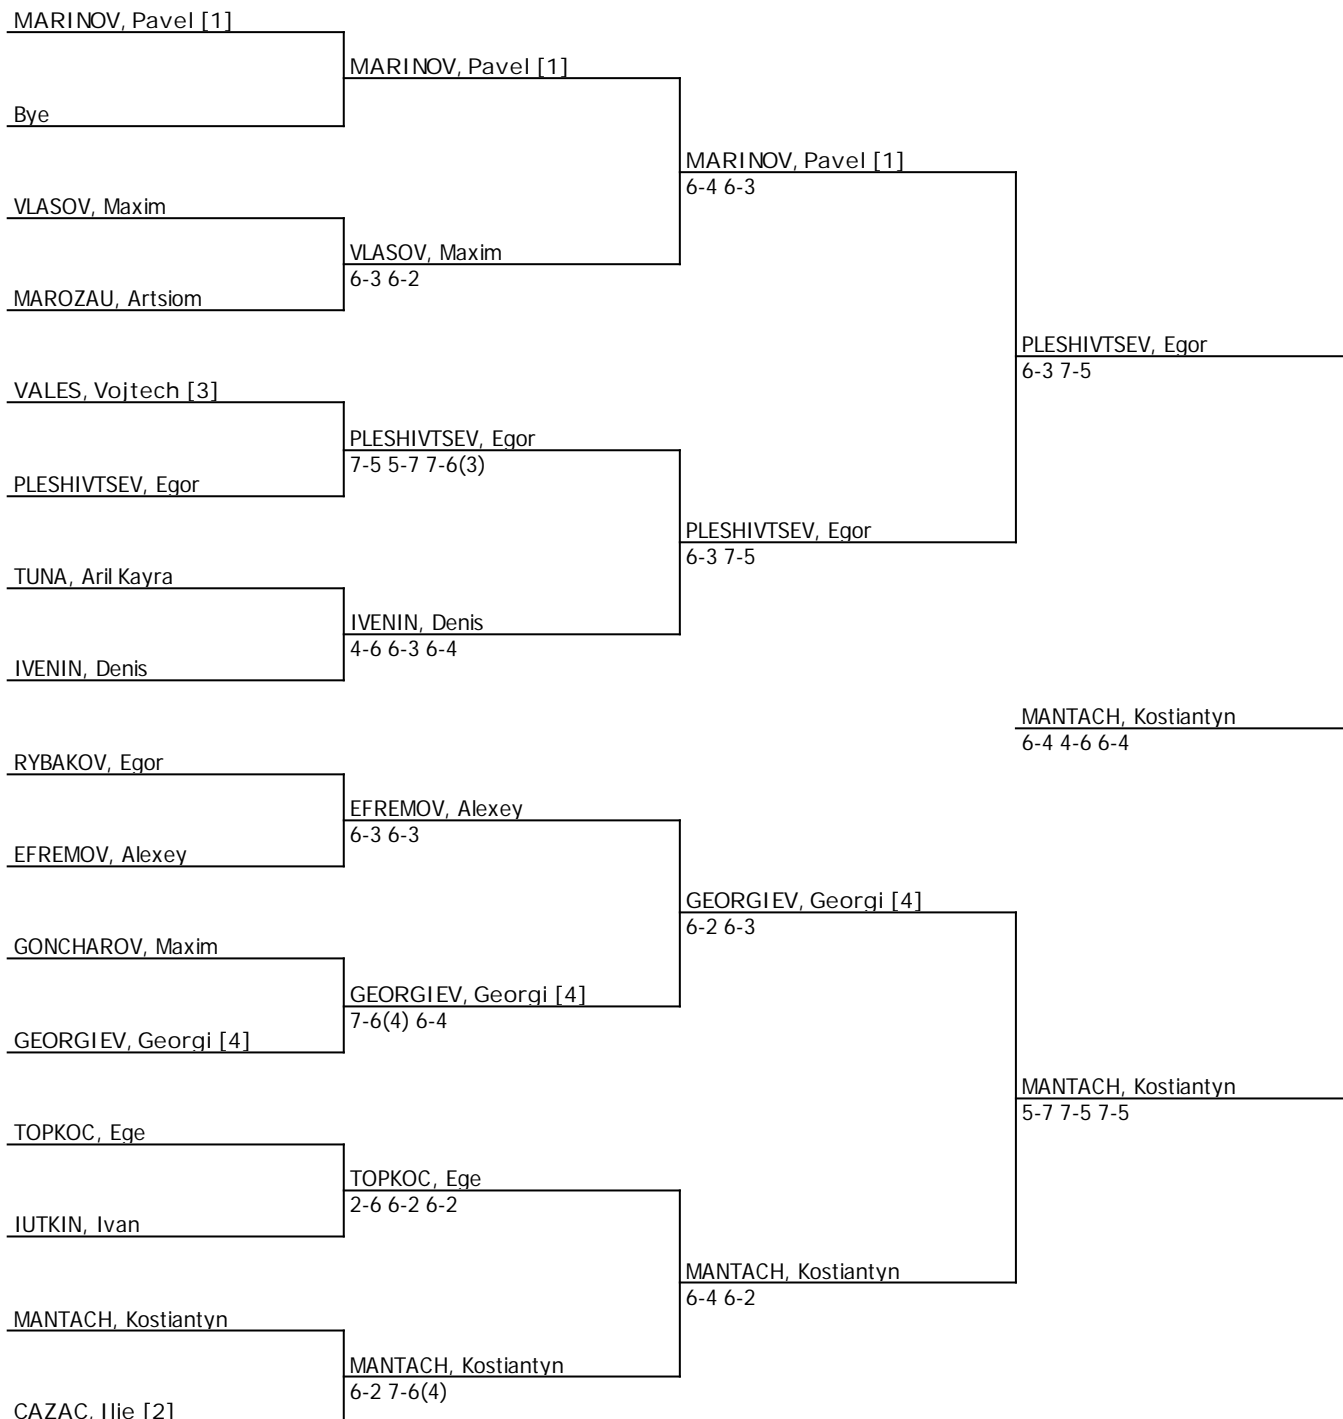

ONE SGM Christmas Cup 2020

Tennis Europe Junior Tour

BS14 - BOYS SINGLES 14 BONUS DRAW

Week of 30 DEC 2019	City, Country Khimki, RUS	Tourn. Key TE-RUS-01A-2020	Referee MADINA ALIMOVA
Round 1		Quarterfinals	Semifinals
			Final

	# Seeded Players	# Lucky Losers	Replacing	www.tenniseurope.org
	1 MARINOV, Pavel			Draw date/time: 29 DEC 2019 15:28
	2 CAZAC, Ilie			Last Direct Acceptance
	3 VALES, Vojtech			RAKHMATULLAYEV, Dania (KAZ)
	4 GEORGIEV, Georgi			Player representatives
				Signature
				MADINA ALIMOVA